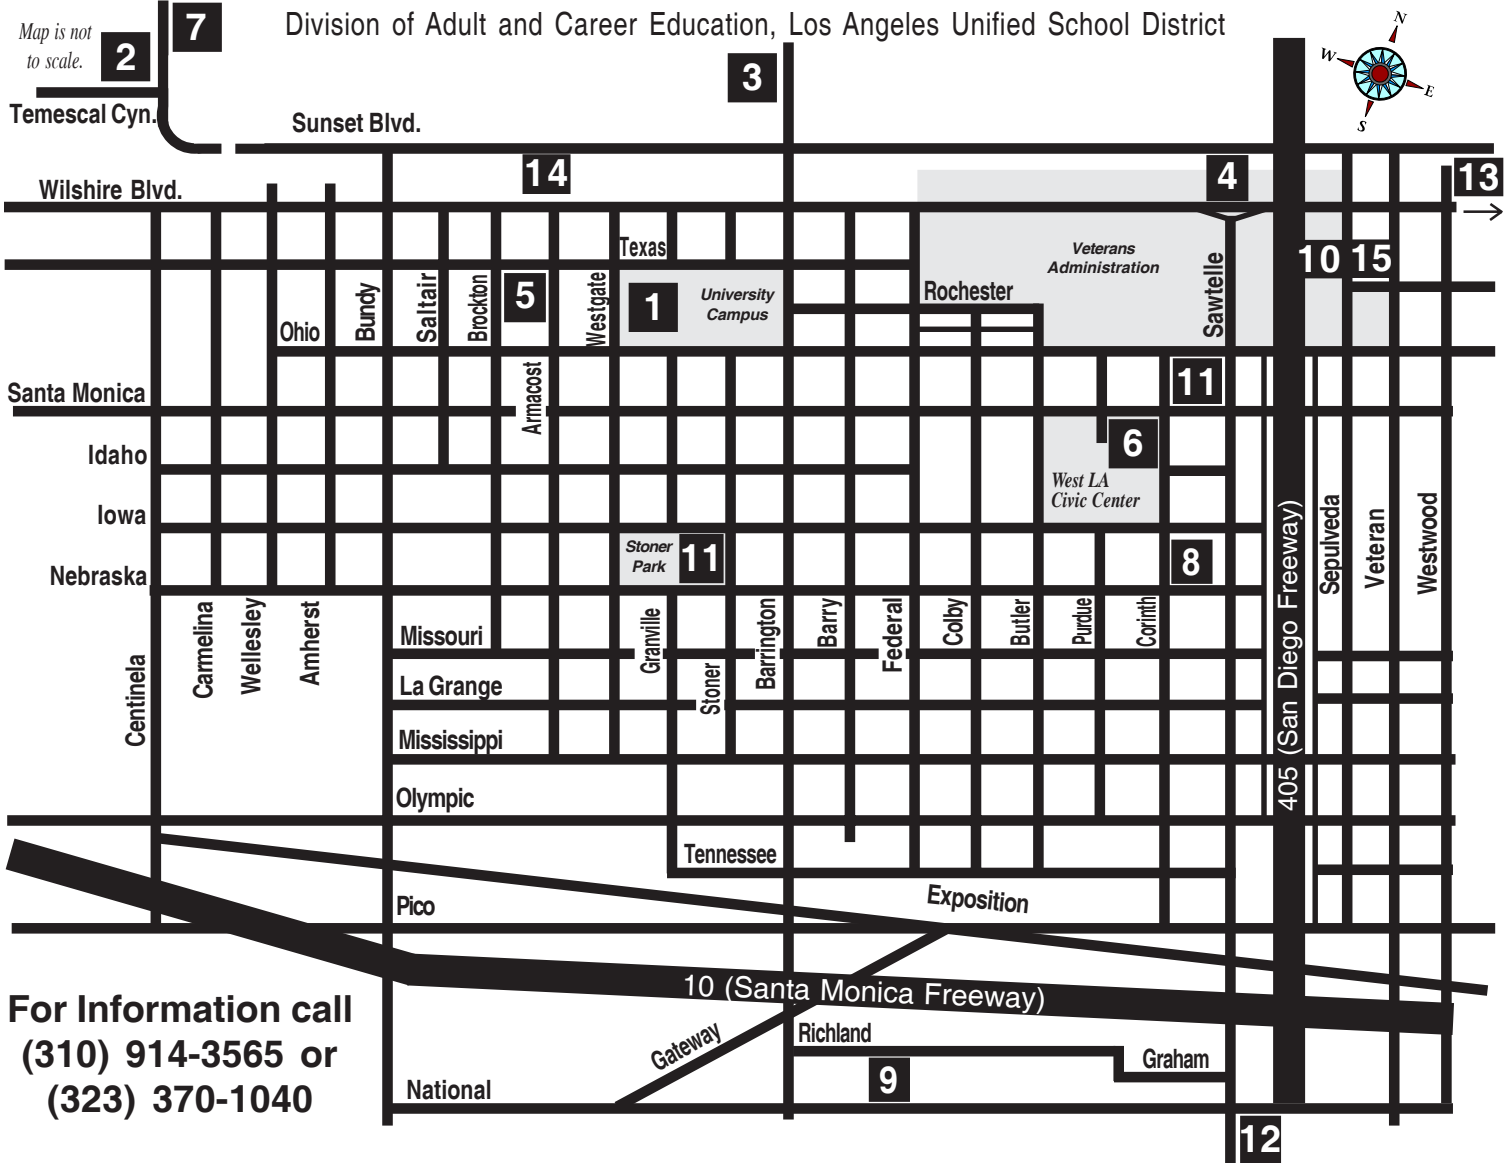

University Synagogue
11960 Sunset Blvd.
Westwood Recreation Complex
1350 Sepulveda Blvd.,
90025

Westside Education & Career Center

West Los Angeles Branches

Map is not to scale.

Division of Adult and Career Education, Los Angeles Unified School District